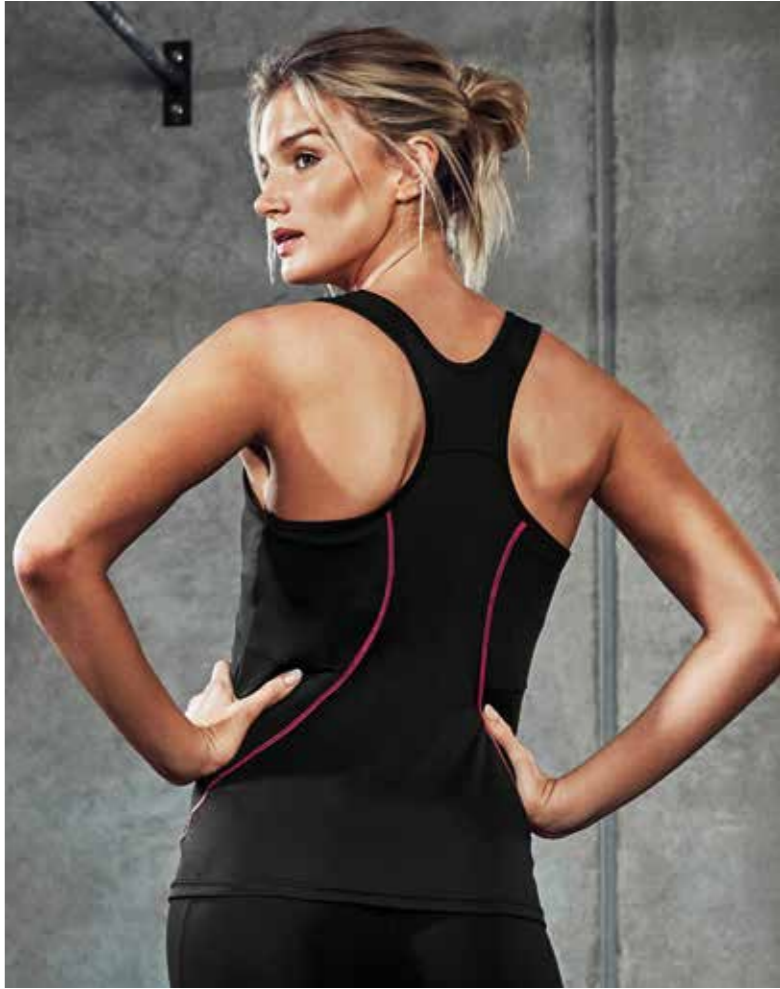

DESIGNED TO LOOK GREAT, BUILT TO PLAY TOUGH WITH SNAG RESISTANT RIP-STOP FABRIC

FLASH COMBINATIONS

ITS GAME ON WITH STYLE & COLOUR
COMBINATIONS FOR TEAMS OF ALL AGES.

//// BIZ COOL™

- QUICK DRYING
- BREATHABLE
- RETAINS COLOUR
- KEEPS YOU COOL

SPORTS WOMEN

Perform at your peak in fashionable active gear designed for support as well as style.

MAYA TOP SG516L LADIES / XS - 2XL

89% NYLON 11% ELASTANE 4-WAY STRETCH BIZ COOL™ PERFORMANCE SPORTS TOP. BUILT-IN SUPPORT BRA AND MESH PANELING FOR ADDED VENTILATION.