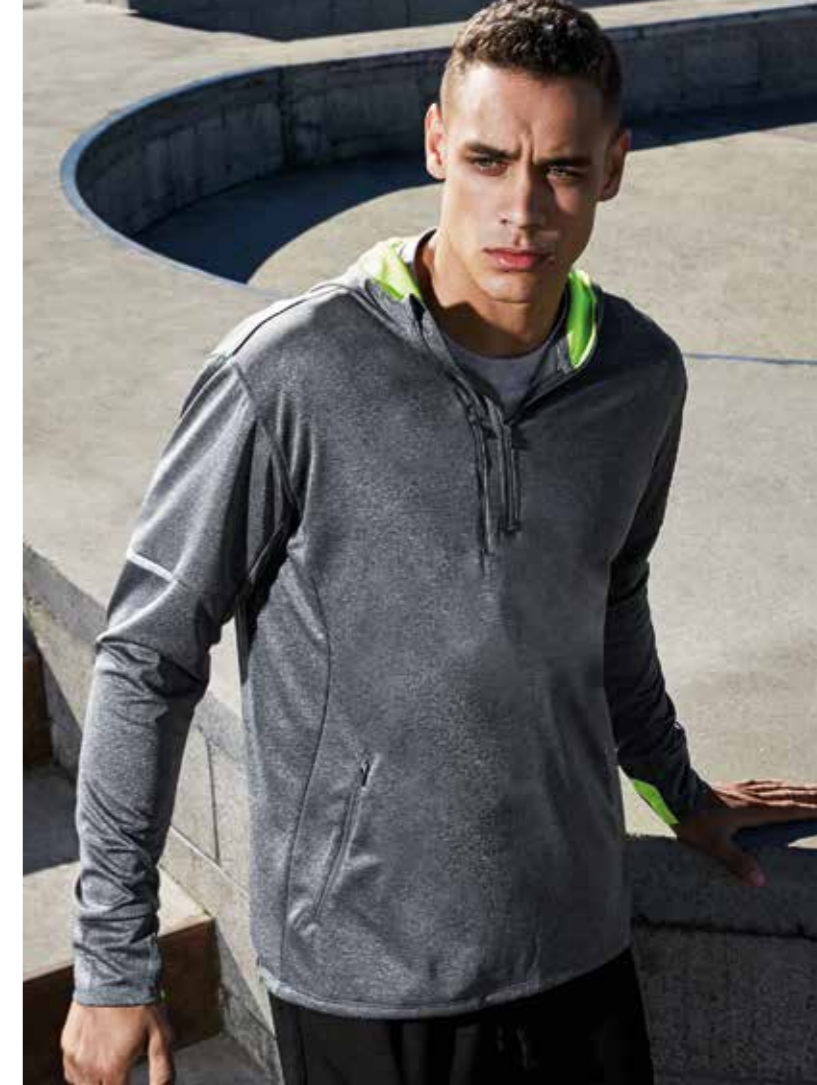

LAYER IT ON

Add these layering pieces to your everyday warm-up routine.

SW635M MENS / S - 3XL, 5XL SW635L LADIES / XS - 2XL

100% BREATHABLE POLYESTER **BIZ COOL™** ATHLETIC HOODIE WITH SWEAT-WICKING STRETCH AND REFLECTIVE TRIMS.

SW239ML ADULTS / S - 3XL, 5XL SW239KL KIDS / 4 - 16

100% POLYESTER PERFORMANCE FLEECE HOODIE WITH KANGAROO FRONT POCKET AND LOOSE-FIT HEM RIBBING.

SW760M MENS / XS - 3XL, 5XL SW760L LADIES / XS - 2XL SW760K KIDS / 4 - 14

DURABLE 65% POLYESTER 35% COTTON FLEECE HOODIE WITH KANGAROO FRONT POCKET AND KNITTED RIBBED BAND ON HEM AND CUFF.

SW762M MENS / XS - 3XL, 5XL SW762L LADIES / XS - 2XL SW762K KIDS / 4 - 14

DURABLE 65% POLYESTER 35% COTTON FLEECE HOODIE WITH FULL ZIP FRONT, KANGAROO POCKET AND KNITTED RIBBED BAND ON HEM AND CUFF.