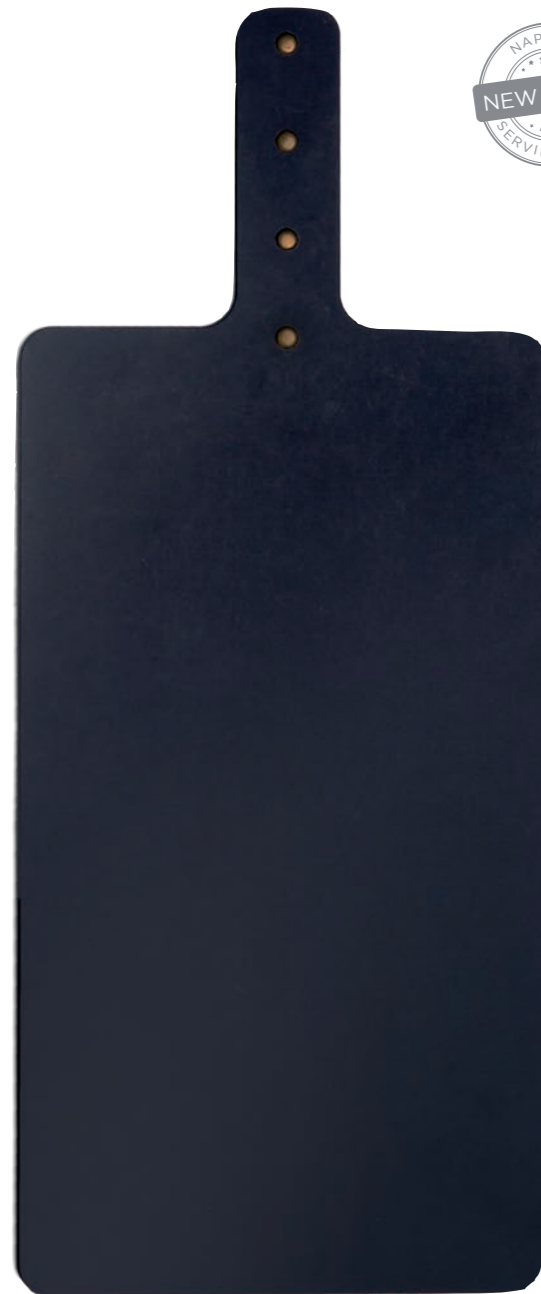

natural server

Napoli Serving Board (PONSB)

Recycled wood fibre, FDA/LFGB approved

Anti-mold and stain resistant surface

High density, non-porous surface

Dishwasher safe

Brass rivet detailing on handle

Supplied: in a black po 'di fame two part presentation box (47cm W x 2cm H x 20cm D)

Colour: matt black

Dimensions: 45.7cm W x 0.6cm H x 19cm D

Decoration area: Board: 60mm W x 40mm H